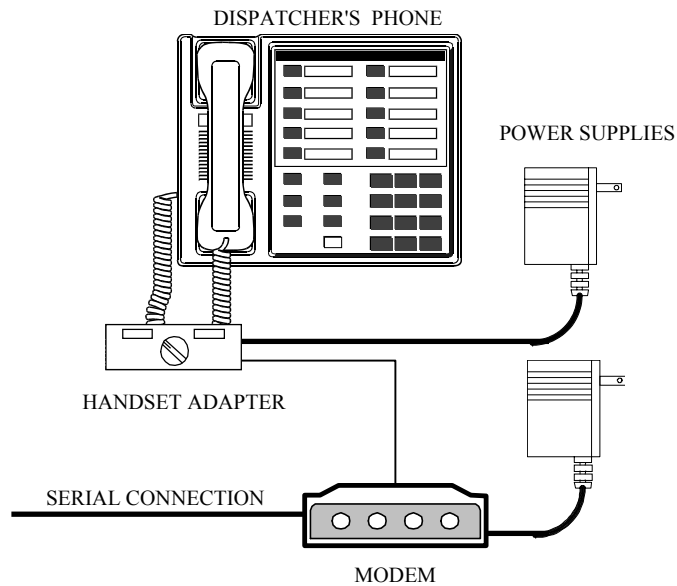

INFORMER'S TTY COMPARISON

DISCRETE TTY SOLUTION

- Solution is four pieces instead of one, wasting valuable desktop space.
- Multiple pieces are harder to support with multiple vendors.
- Lacks adjustable output for instant recall recording.
- Ties up serial port that may be unavailable or unreliable.
- Has no interactive handset microphone off or handset speaker off capability, which could result in either no HCO or VCO capability or continuous noise when in ASCII mode.
- Relies on separate external pieces to stay connected and plugged into power.

INFORMER'S INTEGRATED TTY SOLUTION

- Solution is a one-piece design that resides inside of dispatcher's PC and supports the newer PCI bus technology, while saving desktop space.
- Has dedicated processor that keeps TTY modem functions completely separate from dispatcher's workstation.
- Supports two instant recall recording ports with adjustable outputs, also can be used as headset ports.
- Has HCO and VCO capability with silent operation when in ASCII mode.
- 3-way BAUDOT connections are more reliable by using microphone off command when not transmitting or speaking.
- Modem has passed ATIS TWIP test with 100% perfect score.
- Each modem is tested prior to shipment for data integrity and voice hits immunity.