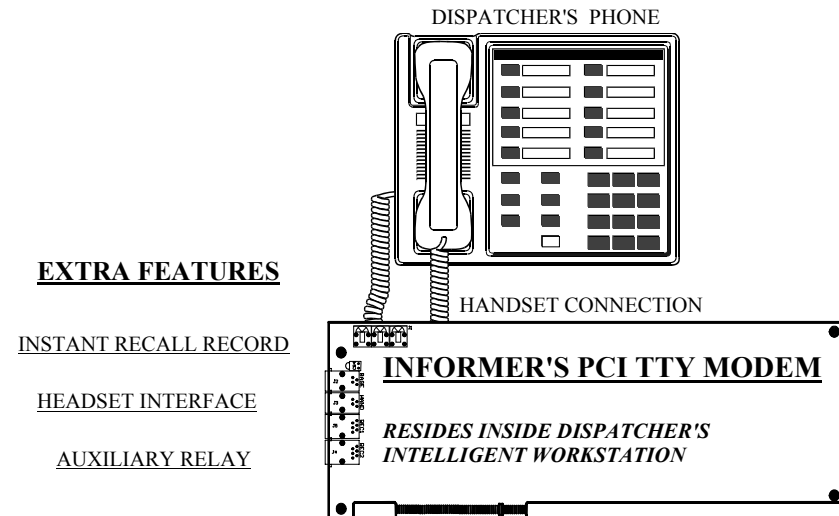

INFORMER'S TTY COMPARISON

DISCRETE TTY SOLUTION

- Solution is four pieces instead of one, wasting valuable desktop space.
- Multiple pieces are harder to support with multiple vendors.
- Lacks adjustable output for instant recall recording.
- Ties up serial port that may be unavailable or unreliable.
- Has no interactive handset microphone off or handset speaker off capability, which could result in either no HCO or VCO capability or continuous noise when in ASCII mode.
- Relies on separate external pieces to stay connected and plugged into power.

INFORMER'S INTEGRATED TTY SOLUTION

- Solution is a one-piece design that resides inside of dispatcher's PC and supports the newer PCI bus technology, while saving desktop space.
- Has dedicated processor that keeps TTY modem functions completely separate from dispatcher's workstation.
- Supports two instant recall recording ports with adjustable outputs, also can be used as headset ports.
- Has HCO and VCO capability with silent operation when in ASCII mode.
- 3-way BAUDOT connections are more reliable by using microphone off command when not transmitting or speaking.
- Modem has passed ATIS TWIP test with 100% perfect score.
- Each modem is tested prior to shipment for data integrity and voice hits immunity.